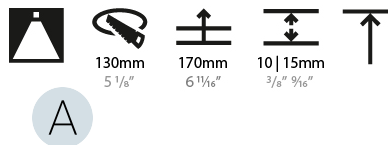

Series: Bioniq
Subseries: Bioniq Round Deep
Brand: Prolicht
Division: Architectural
Mounting Type: Recessed
Mounting Location: Ceiling
Subcategory: Downlight

PHYSICAL

Shape: Round
Diameter (mm): 139
Diameter (in): 5 1/2
Height (mm): 151
Height (in): 5 15/16
Ceiling Thickness (mm): 10 / 12.5 / 15
Ceiling Thickness (in): 3/8 or 1/2 or 9/16
Min. Recessing Depth (mm): 170
Min. Recessing Depth (in): 6 11/16
Light Distribution: Downlight
Weight (kg): 0.951
Weight (lbs): 2.1
Fixture Finish: SSR / BKV / CWI / CRY / HAB / LAG / UFT / ITA / RUA / RUR / MIC / FTG / MYG / TWT / LOD / PUS / FRO / FUP / KIA / POP / BLS / SPG / MEY / GOH / GUM / CHC / COM / ABZ / JAG / OBR / MOS / ROR
Fixture Material: Aluminum Die Cast
Cut-out Measurements: 130mm / 5 1/8"

ELECTRICAL

Lamp Type: LED (Zhaga Standard)
Input Wattage (W): 28.6
Total Output Wattage (W): 26.4
Dimming: Tri-Mode (Non-Dimming and Phase Dimming (120Vac only) and 0-10V Dimming)
Driver Included: No
Driver Location: Recessed Housing
Driver Type: Constant Current - Universal
Driver Class: Class 2
Input Voltage (V): 120 - 277
Constant Current (MA): 700

LED

Number of LEDs: 1
Color Temperature (°K): 2700 / 3000 / 3500 / 4000
Max. Delivered Lumen (lm): 1890 / 1940 / 2038 / 2080
Nominal Lumen (lm): 3210 / 3290 / 3459 / 3530
CRI: >90 CRI
Efficiency (%): 0.631
Lamp Life (hrs): 50000

OPTICAL

Reflector: 20 / 25 / 40

RATINGS AND CERTIFICATIONS

Certified By: Certified for North American Standards
IP rating: IP54